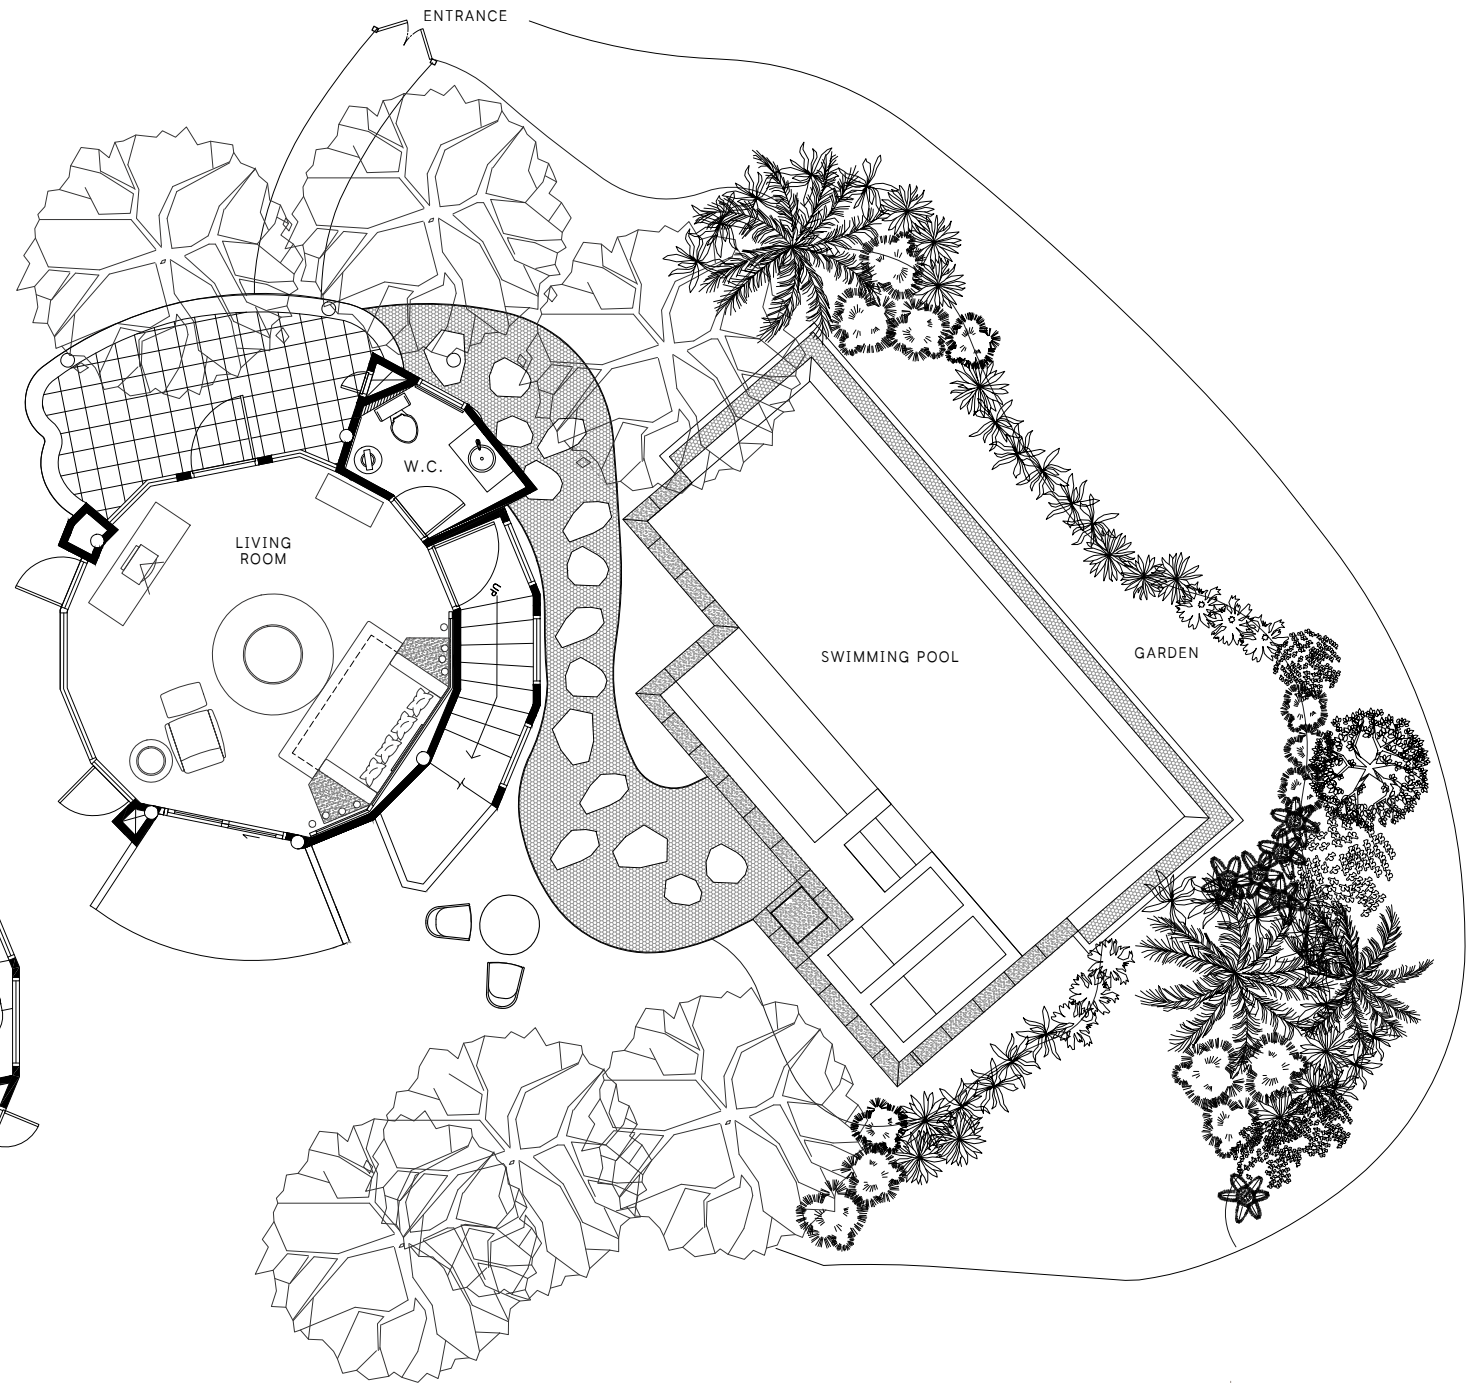

RAYAVADEE  
KRABI / THAILAND

SECOND FLOOR PLAN

GROUND FLOOR PLAN | POOL PAVILION

115 Sq. m.