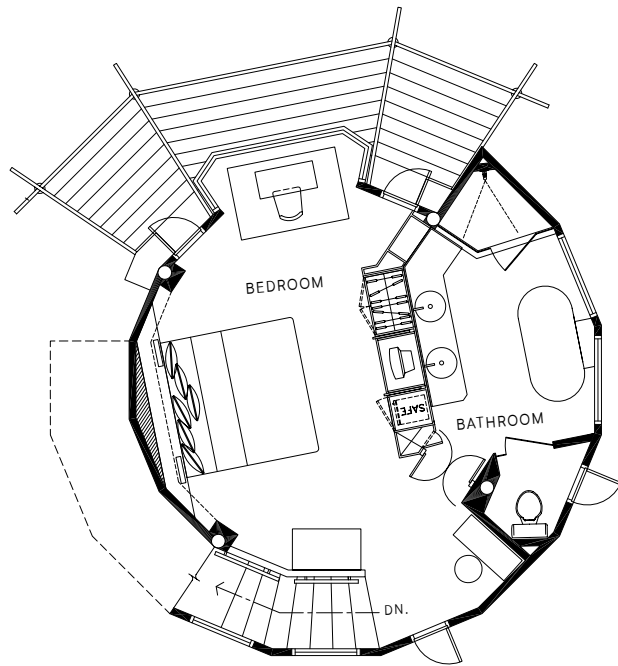

RAYAVADEE  
KRABI / THAILAND

SECOND FLOOR PLAN

GROUND FLOOR PLAN | POOL PAVILION

115 Sq. m.