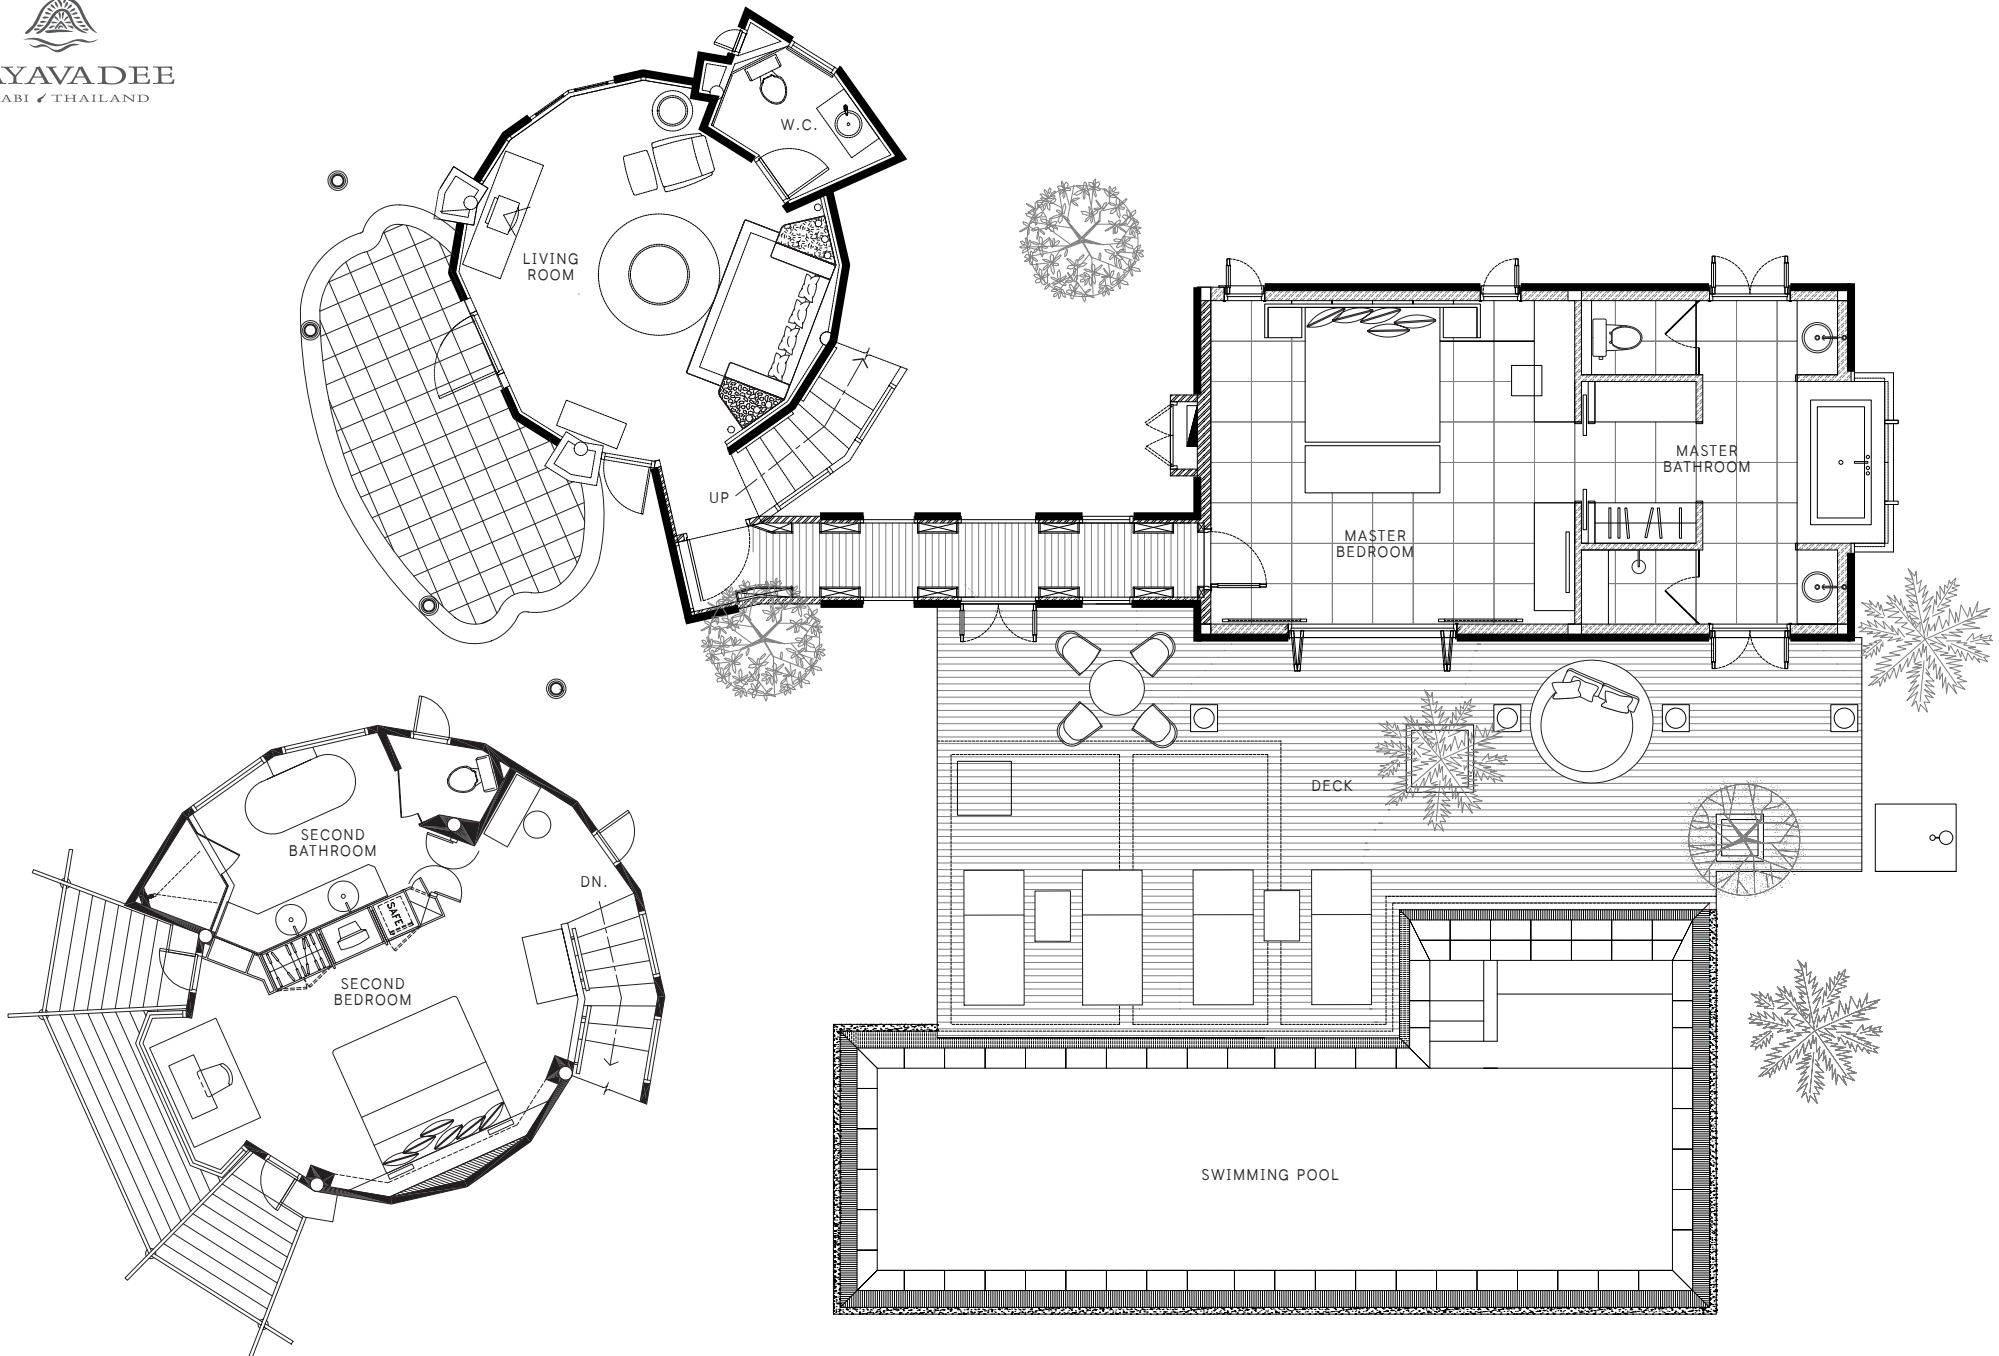

RAYAVADEE
KRABI / THAILAND

SECOND FLOOR PLAN

GROUND FLOOR PLAN | FAMILY VILLA WITH POOL

345 Sq. m.