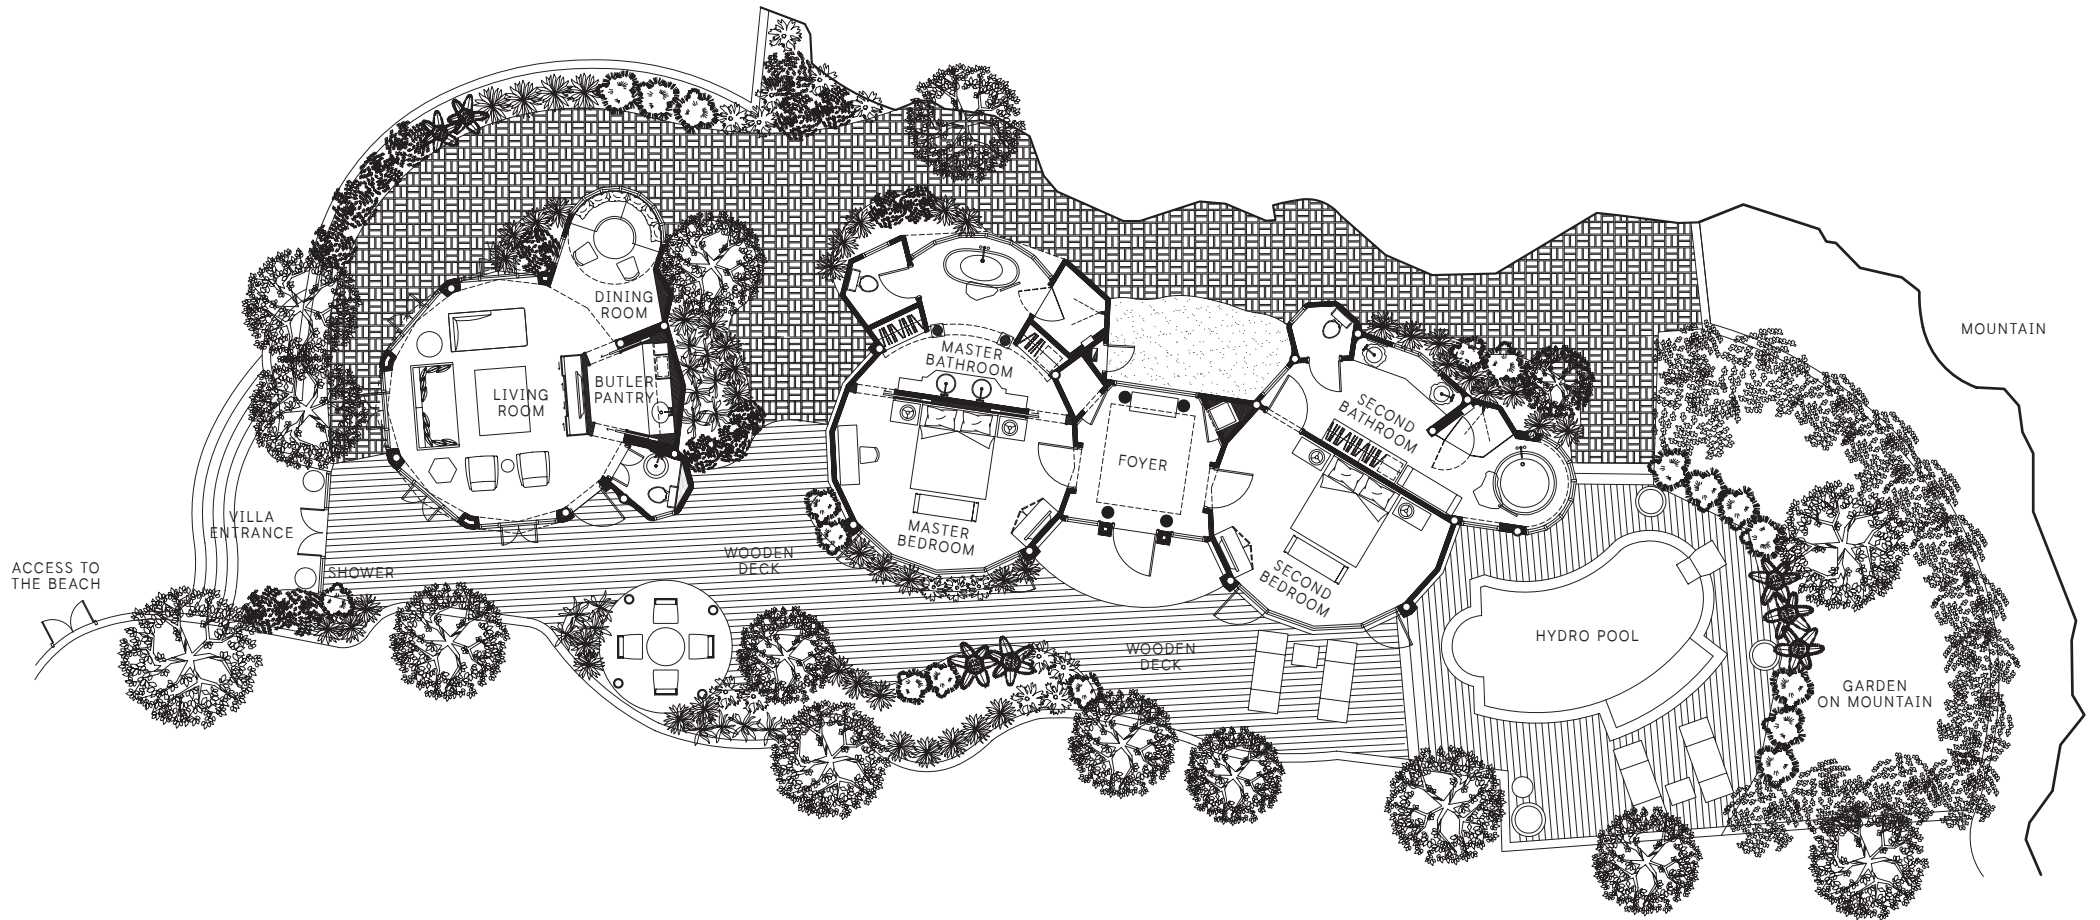

RAYAVADEE
KRABI / THAILAND

GROUND FLOOR PLAN | RAITALAY VILLA

260 Sq.m.