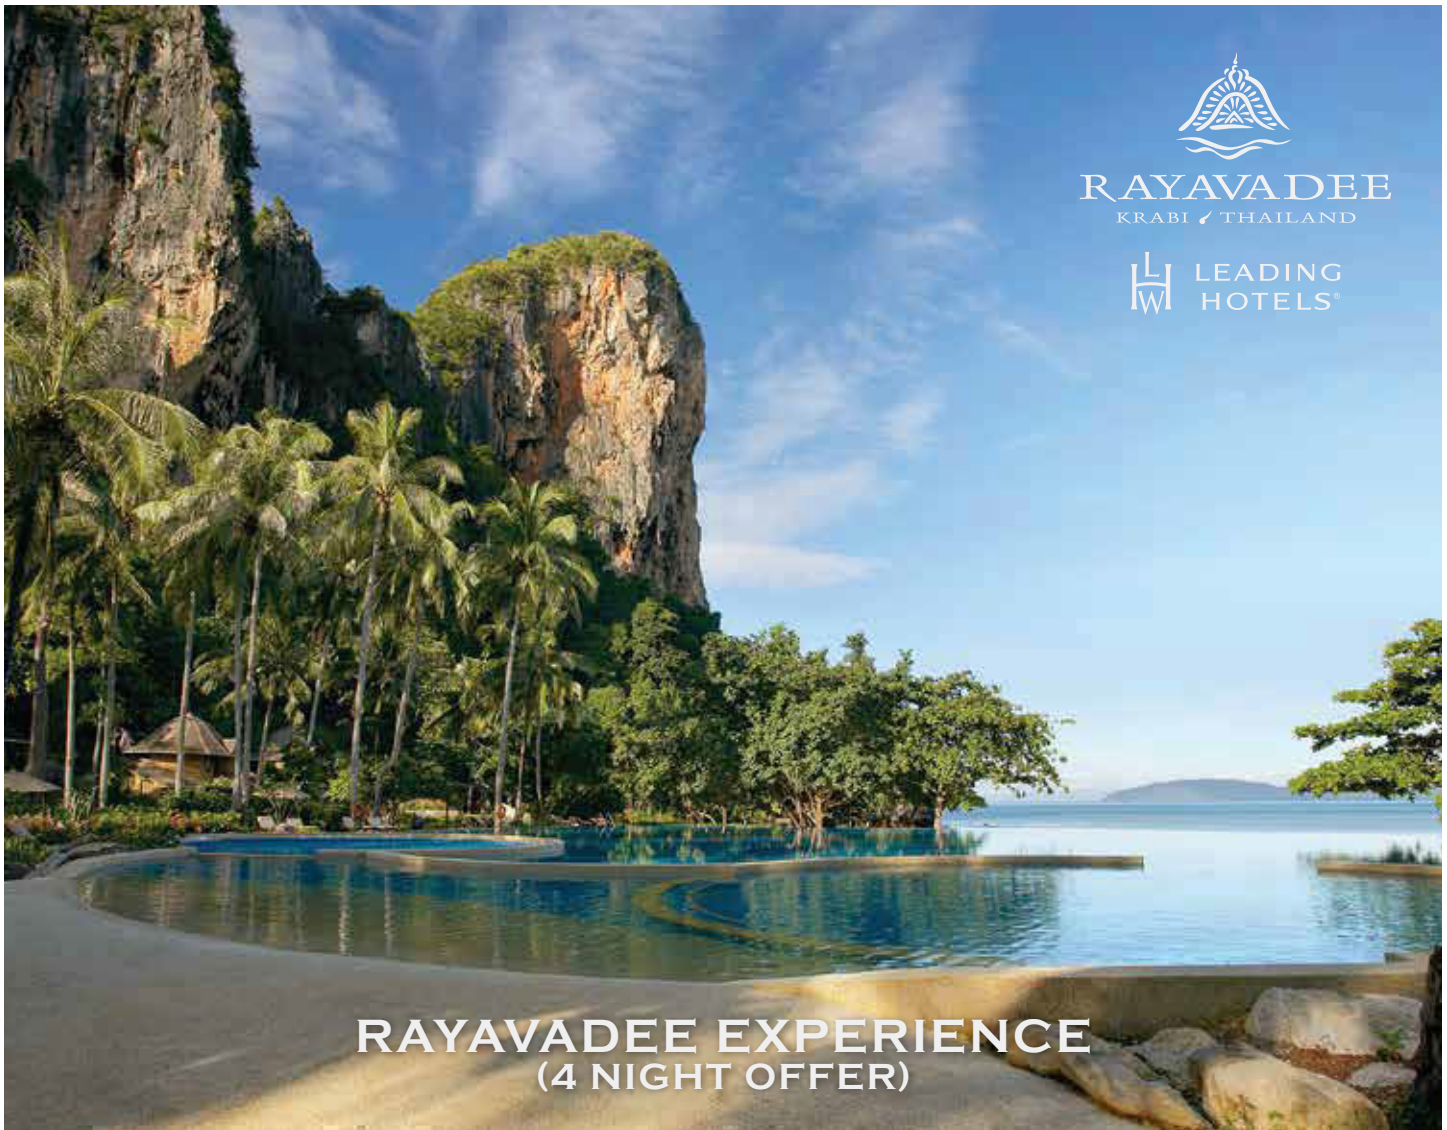

**RAYAVADEE**  
KRABI / THAILAND

## RAYAVADEE EXPERIENCE (4 NIGHT OFFER)

ROOM TYPE	PACKAGE RATE	
	NOW - DECEMBER 19, 2022 (INCLUSIVE) & JANUARY 11 - APRIL 30, 2023 (INCLUSIVE)	MAY 1 - OCTOBER 31, 2023 (INCLUSIVE)
DELUXE PAVILION	THB 91,800 NET PER PACKAGE	THB 75,200 NET PER PACKAGE
TERRACE PAVILION	THB 117,700 NET PER PACKAGE	THB 101,100 NET PER PACKAGE
POOL PAVILION	THB 143,600 NET PER PACKAGE	THB 127,000 NET PER PACKAGE

- ◆ A 4-night accommodation
- ◆ Daily breakfast
- ◆ Three dine around dinners at your choice at any restaurant (EXCEPT The Grotto), including private dining
- ◆ One 75 minute massage of choice at the Rayavadee Spa (except Facial treatment, salon and spa packages)
- ◆ A choice of join-in half day Poda & Chicken Island Snorkeling or join-in Thai Cooking Class or a 75-minute massage (except Facial treatment, salon and spa packages)
- ◆ Join-in round trip van and boat transfers from / to Krabi International Airport
- ◆ Complimentary use of non-motorized water sports equipment