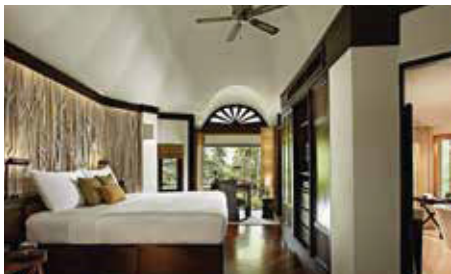

## RAYAVADEE EXPERIENCE (4 NIGHT OFFER)

ROOM TYPE	PACKAGE RATE	
	NOW - DECEMBER 19, 2022 (INCLUSIVE) & JANUARY 11 - APRIL 30, 2023 (INCLUSIVE)	MAY 1 - OCTOBER 31, 2023 (INCLUSIVE)
DELUXE PAVILION	THB 91,800 NET PER PACKAGE	THB 75,200 NET PER PACKAGE
TERRACE PAVILION	THB 117,700 NET PER PACKAGE	THB 101,100 NET PER PACKAGE
POOL PAVILION	THB 143,600 NET PER PACKAGE	THB 127,000 NET PER PACKAGE

- ◆ A 4-night accommodation
- ◆ Daily breakfast
- ◆ Three dine around dinners at your choice at any restaurant (EXCEPT The Grotto), including private dining
- ◆ One 75 minute massage of choice at the Rayavadee Spa (except Facial treatment, salon and spa packages)
- ◆ A choice of join-in half day Poda & Chicken Island Snorkeling or join-in Thai Cooking Class or a 75-minute massage (except Facial treatment, salon and spa packages)
- ◆ Join-in round trip van and boat transfers from / to Krabi International Airport
- ◆ Complimentary use of non-motorized water sports equipment