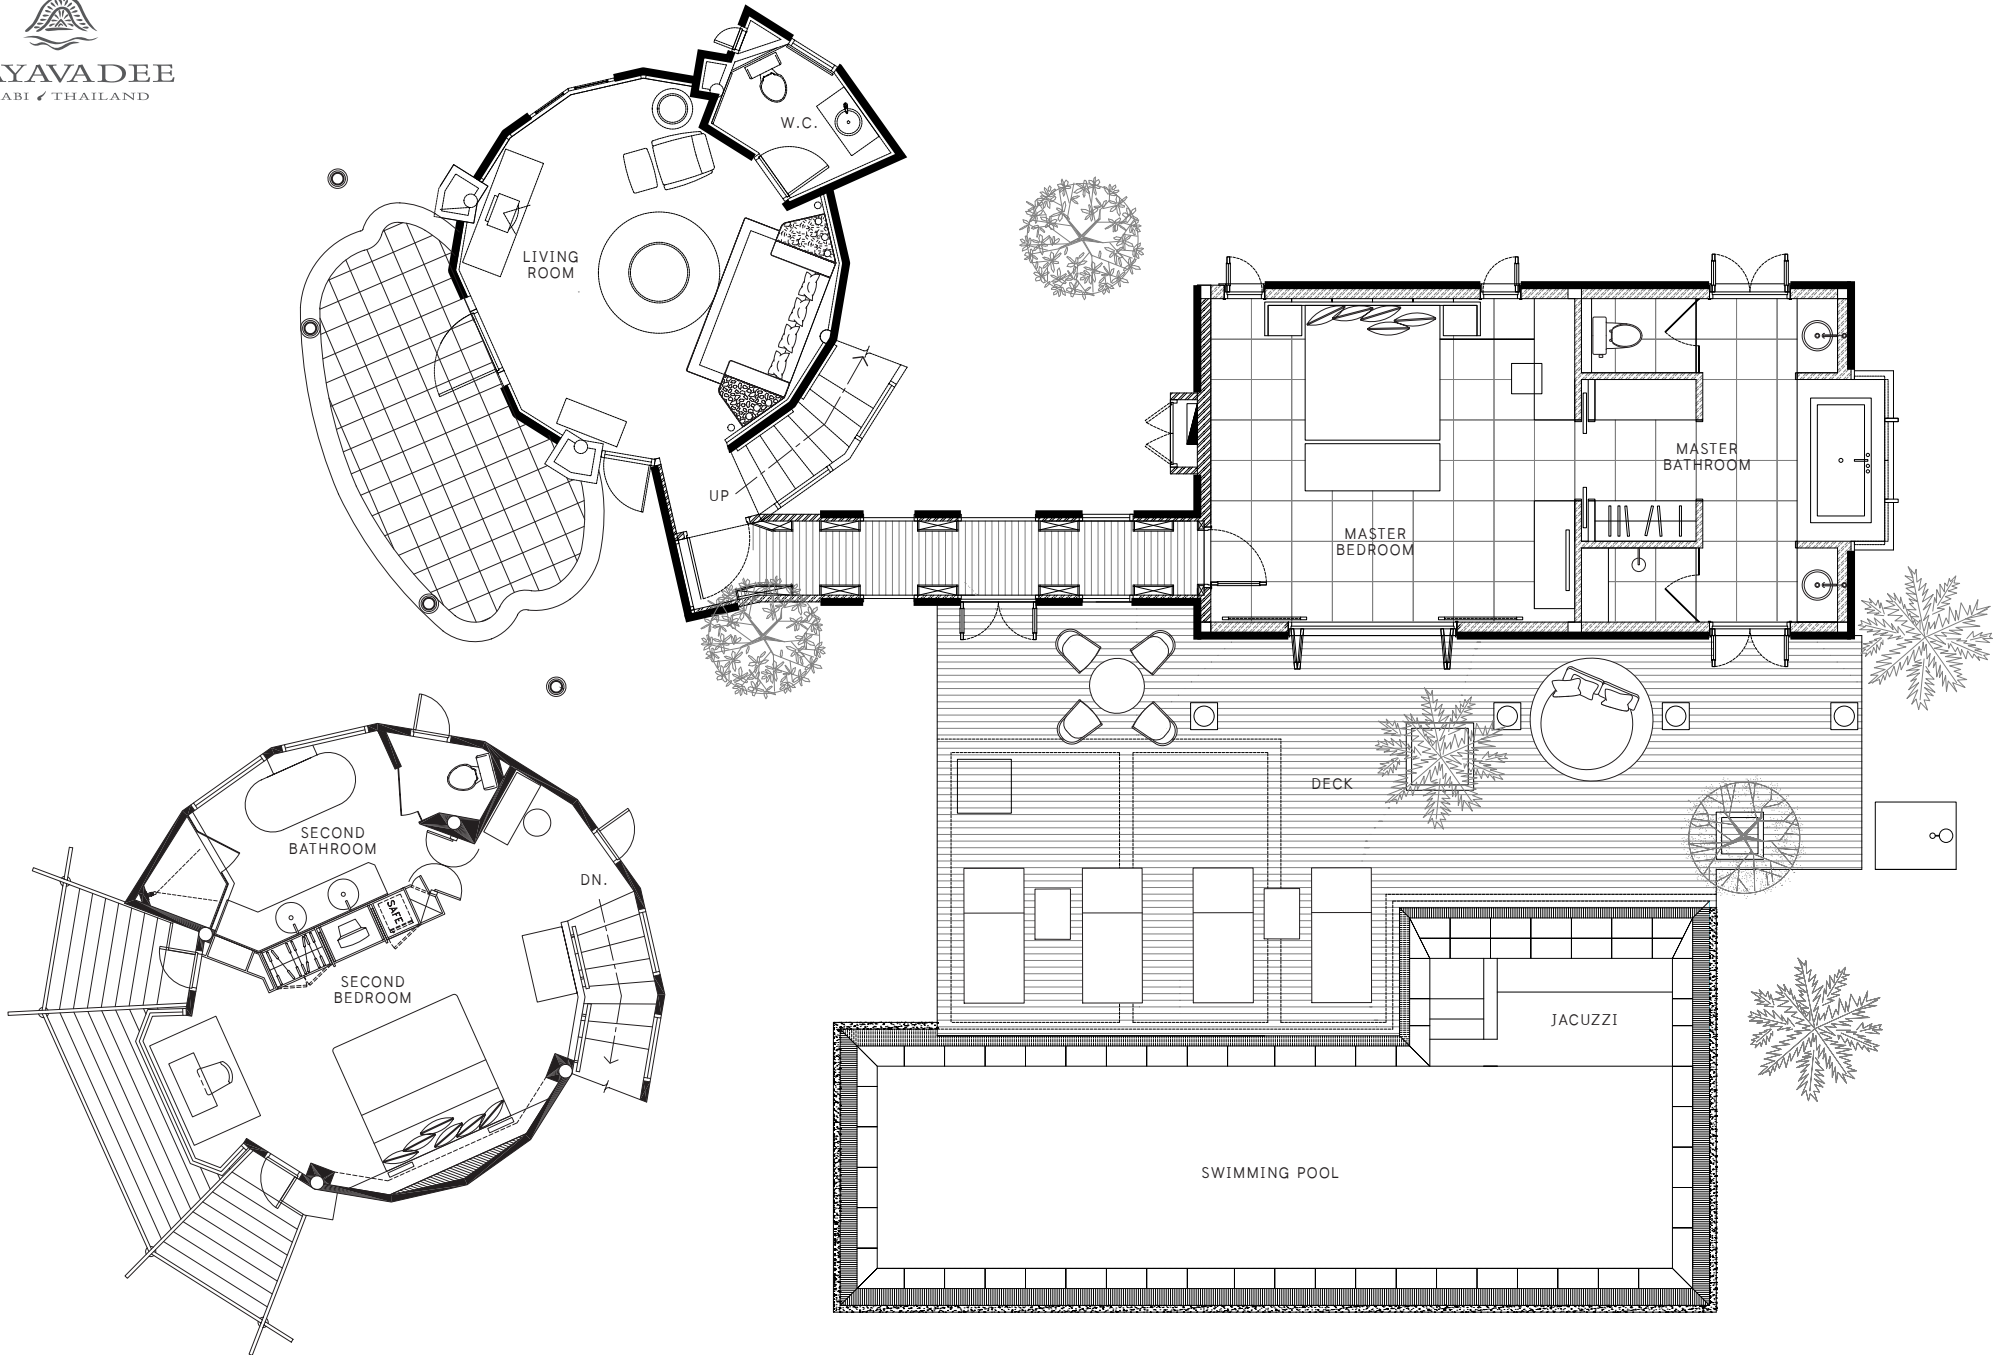

RAYAVADEE  
KRABI / THAILAND

SECOND FLOOR PLAN

GROUND FLOOR PLAN | FAMILY PAVILION WITH POOL

345 Sq. m.