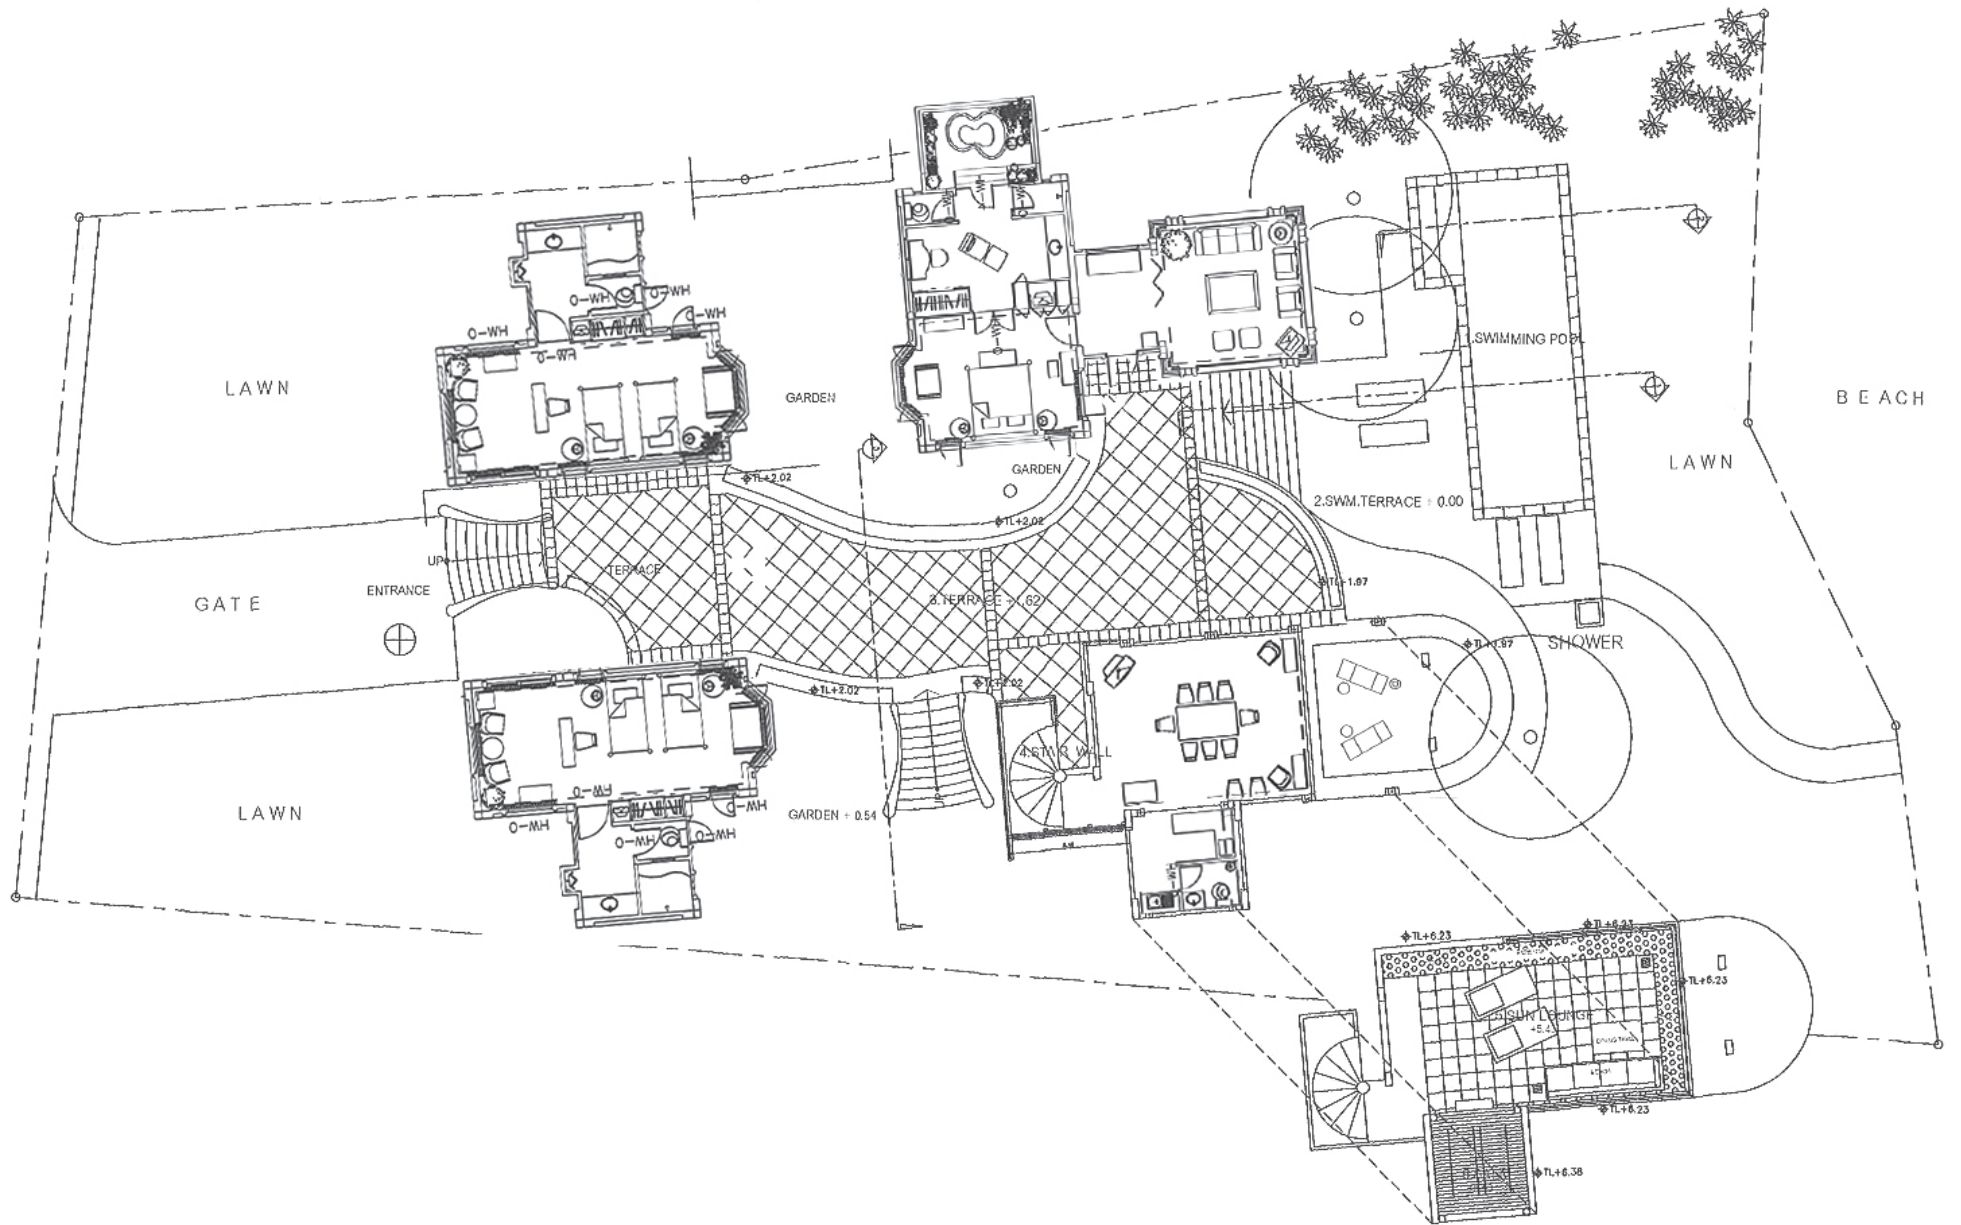

FLOOR PLAN PHRANANG VILLA

417 SQM.